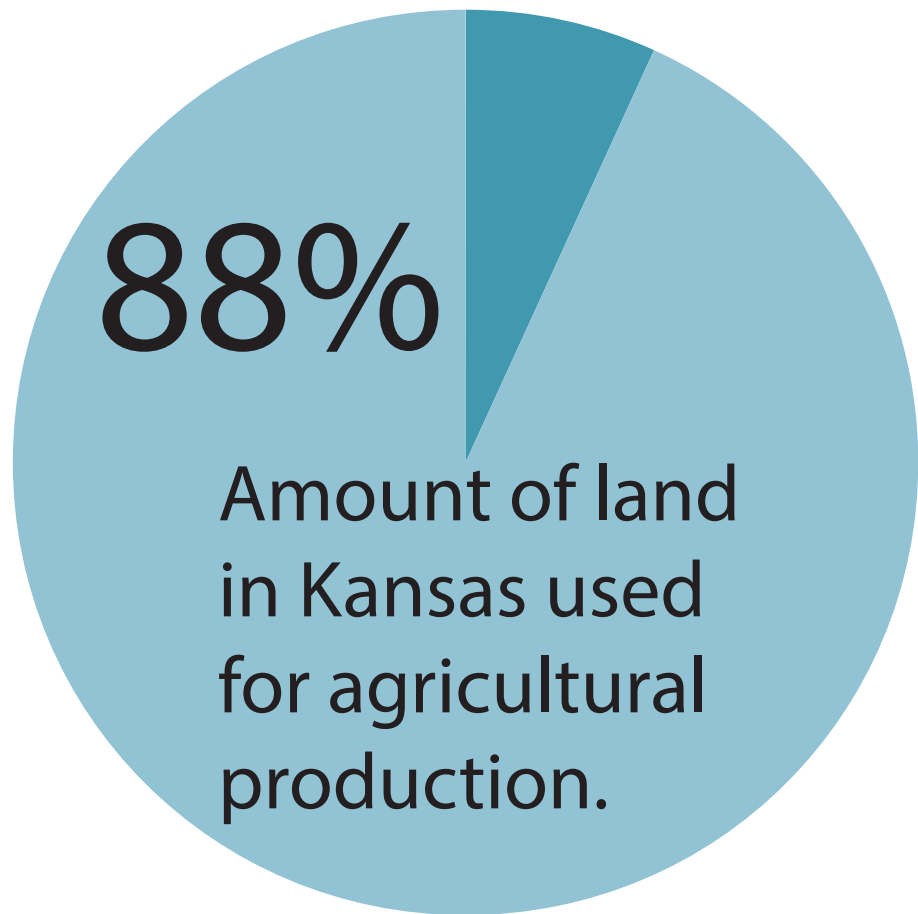

Kansas Farm Facts

65,500
Number of farms in Kansas.

57
The average Kansas farmers age.

46,000,000
Acres of farmland in Kansas

KANSAS FARM BUREAU
The Voice of Agriculture®
www.kfb.org

Average yearly rainfall in inches